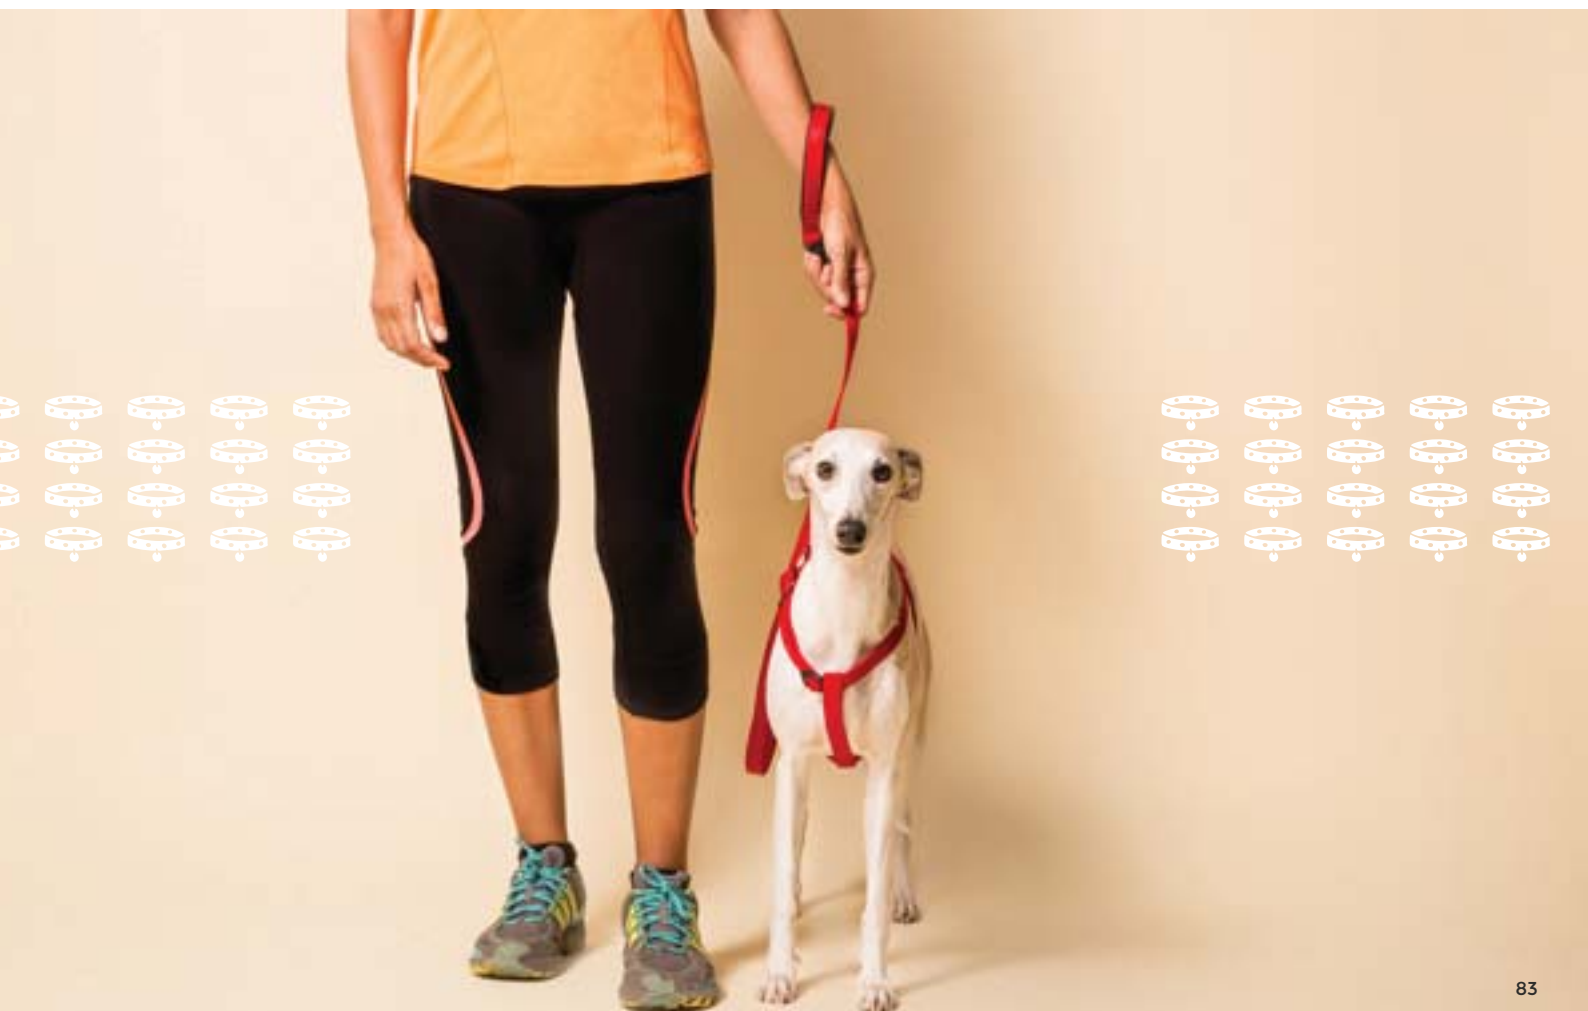

ROUND NYLON LEAD CORREA DE NYLON REDONDO

Laisse nylon rond
Trela redonda de nylon
Guinzaglio in nylon tondo

REF.	TAMAÑO/ MEASURE	PVPR/ RRP
CR00045	60cm x 10mm	13,92 €
CR00046	120cm x 10mm	15,42 €
CR00047	60cm x 12mm	14,86 €
CR00048	120cm x 12mm	16,68 €

COLOR	TAMAÑO 60cm x 10mm	TAMAÑO 120cm x 10mm	TAMAÑO 60cm x 12mm	TAMAÑO 120cm x 12mm
MO	CR00045MO 8432288104712	CR00046MO 8432288123003	CR00047MO 8432288073810	CR00048MO 8432288073872
NA	CR00045NA 8432288122969	CR00046NA 8432288123010	CR00047NA 8432288073803	CR00048NA 8432288073865
AZ	CR00045AZ 8432288122952	CR00046AZ 8432288104729	CR00047TQ 8432288073841	CR00048AZ 8432288073902
RJ	CR00045RJ 8432288122938	CR00046RJ 8432288122983	CR00047RJ 8432288073834	CR00048RJ 8432288073896
VE	CR00045VE 8432288122976	CR00046VE 8432288123027	CR00047VE 8432288073858	CR00048VE 8432288073919
NE	CR00045NE 8432288122945	CR00046NE 8432288122990	CR00047NE 8432288073827	CR00048NE 8432288073889