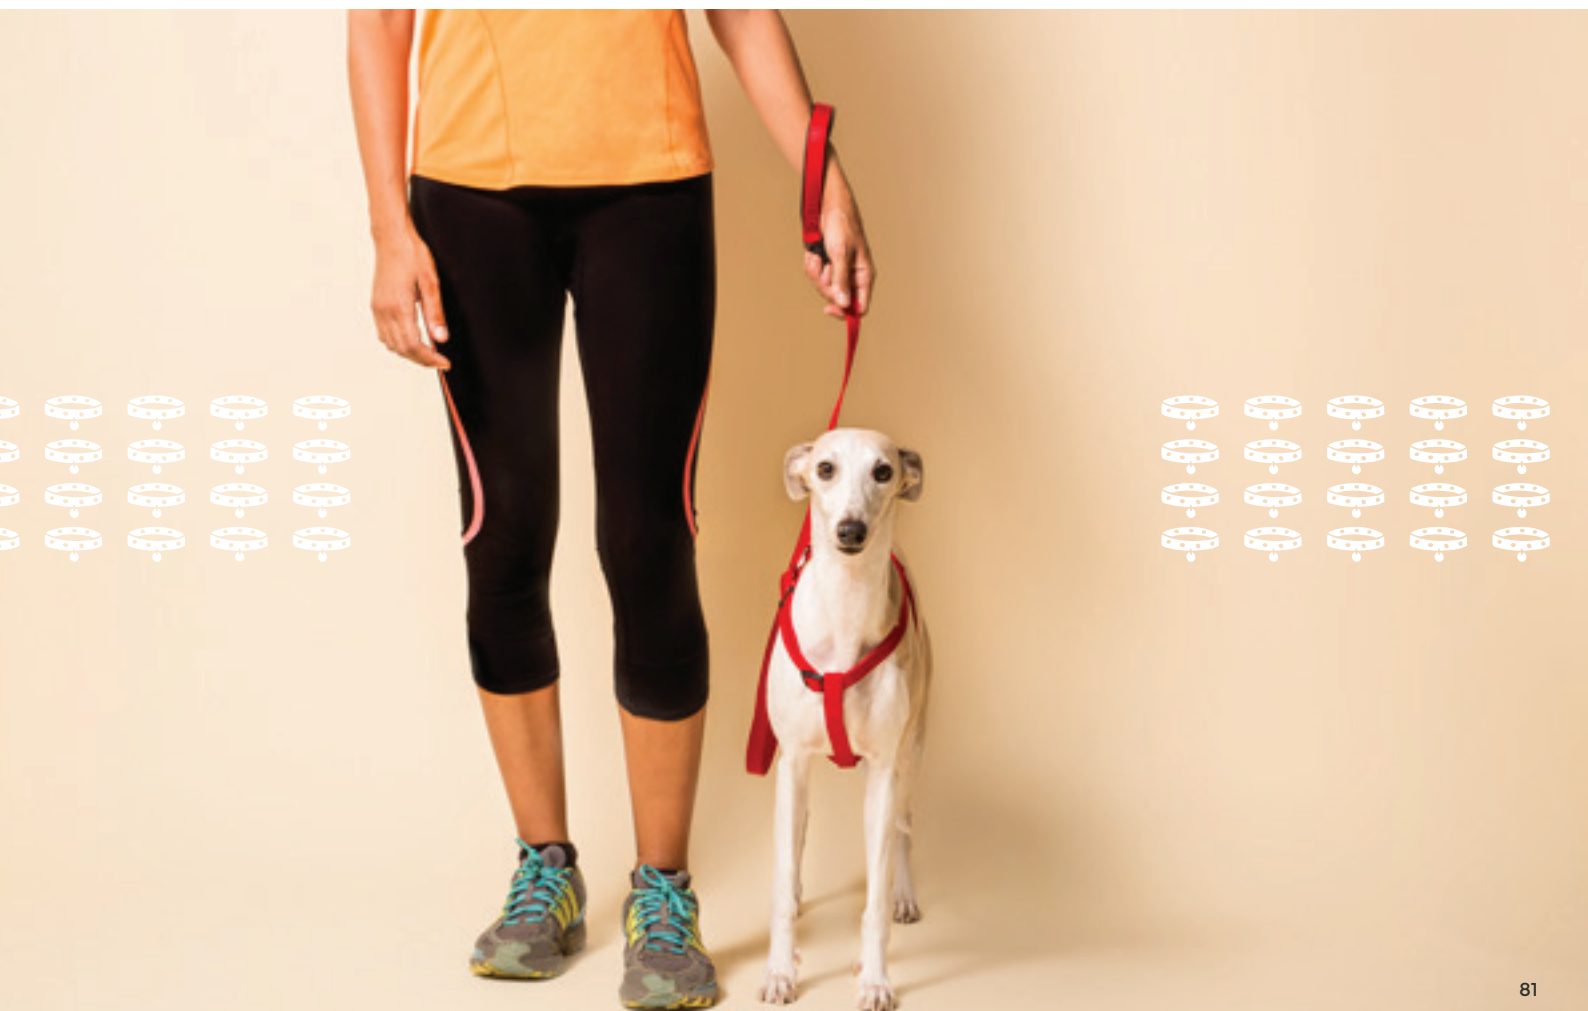

ROUND NYLON LEAD CORREA DE NYLON REDONDO

Laisse nylon rond
Trela redonda de nylon
Guinzaglio in nylon tondo

REF.	TAMAÑO/ MEASURE	PVPR/ RRP
CR00045	60cm x 10mm	13,92 €
CR00046	120cm x 10mm	15,42 €
CR00047	60cm x 12mm	14,86 €
CR00048	120cm x 12mm	16,68 €

COLOR	TAMAÑO 60cm x 10mm	TAMAÑO 120cm x 10mm	TAMAÑO 60cm x 12mm	TAMAÑO 120cm x 12mm
MO	CR00045MO 8432288104712	CR00046MO 8432288123003	CR00047MO 8432288073810	CR00048MO 8432288073872
NA	CR00045NA 8432288122969	CR00046NA 8432288123010	CR00047NA 8432288073803	CR00048NA 8432288073865
AZ	CR00045AZ 8432288122952	CR00046AZ 8432288104729	CR00047TQ 8432288073841	CR00048AZ 8432288073902
RJ	CR00045RJ 8432288122938	CR00046RJ 8432288122983	CR00047RJ 8432288073834	CR00048RJ 8432288073896
VE	CR00045VE 8432288122976	CR00046VE 8432288123027	CR00047VE 8432288073858	CR00048VE 8432288073919
NE	CR00045NE 8432288122945	CR00046NE 8432288122990	CR00047NE 8432288073827	CR00048NE 8432288073889