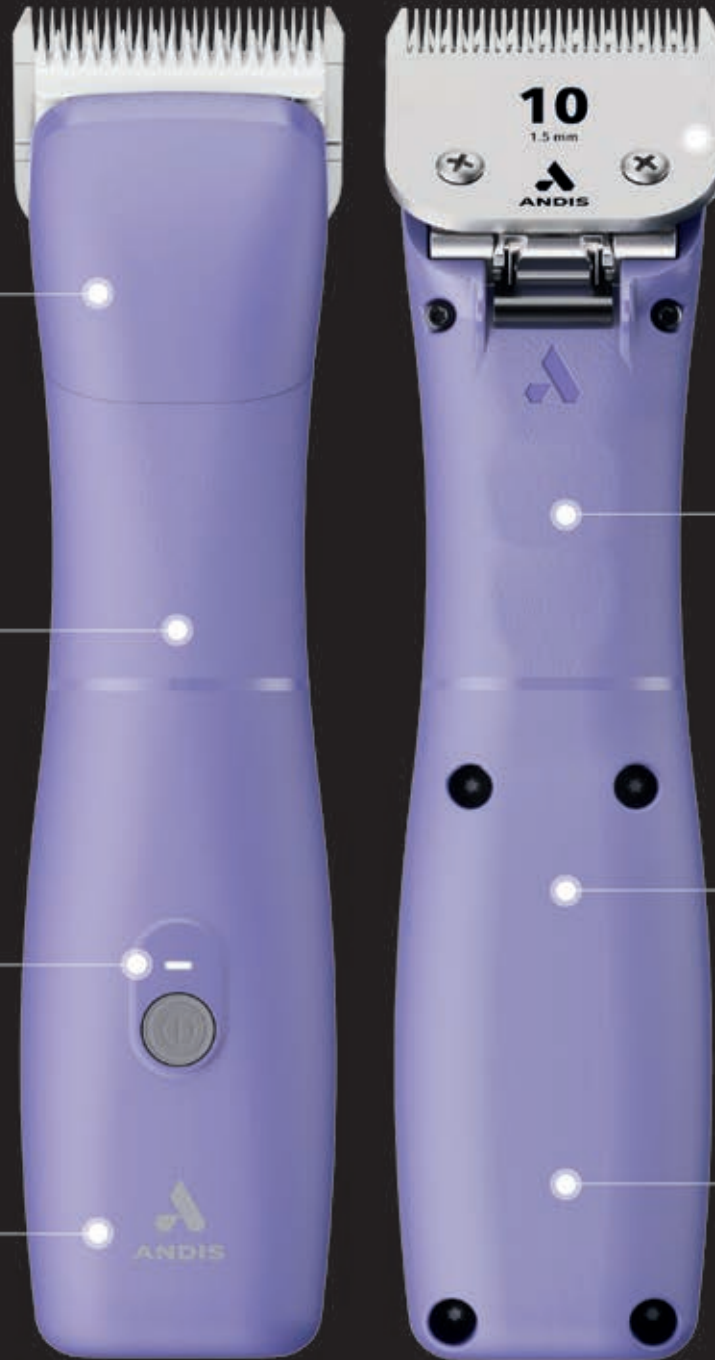

CU03066
 040102005886

PULSE ZR[®] II CLIPPER

LIMITED-EDITION WILD

#10 ceramicEDGE[®] BLADE

Helps stay cool and sharp

DETACHABLE BLADE SYSTEM

Easily switch blades to meet all your grooming needs

LIMITED-EDITION

Wild colorway

ALL COAT TYPES

FIVE-SPEED MOTOR

Powerful, smooth cutting

LITHIUM-ION BATTERY

Provides up to 3 hours of run time

Gabriel Feitosa

LIMITED EDITION

eMERGE CLIPPER

POWERFUL CLIPPING
For all coat types

CONTOURED BODY
For comfort & control

LED LIGHT INDICATOR
Battery charge status

**CORD/
CORDLESS**
Freedom to create

DETACHABLE BLADE
CeramicEdge blade runs cooler, stays sharper