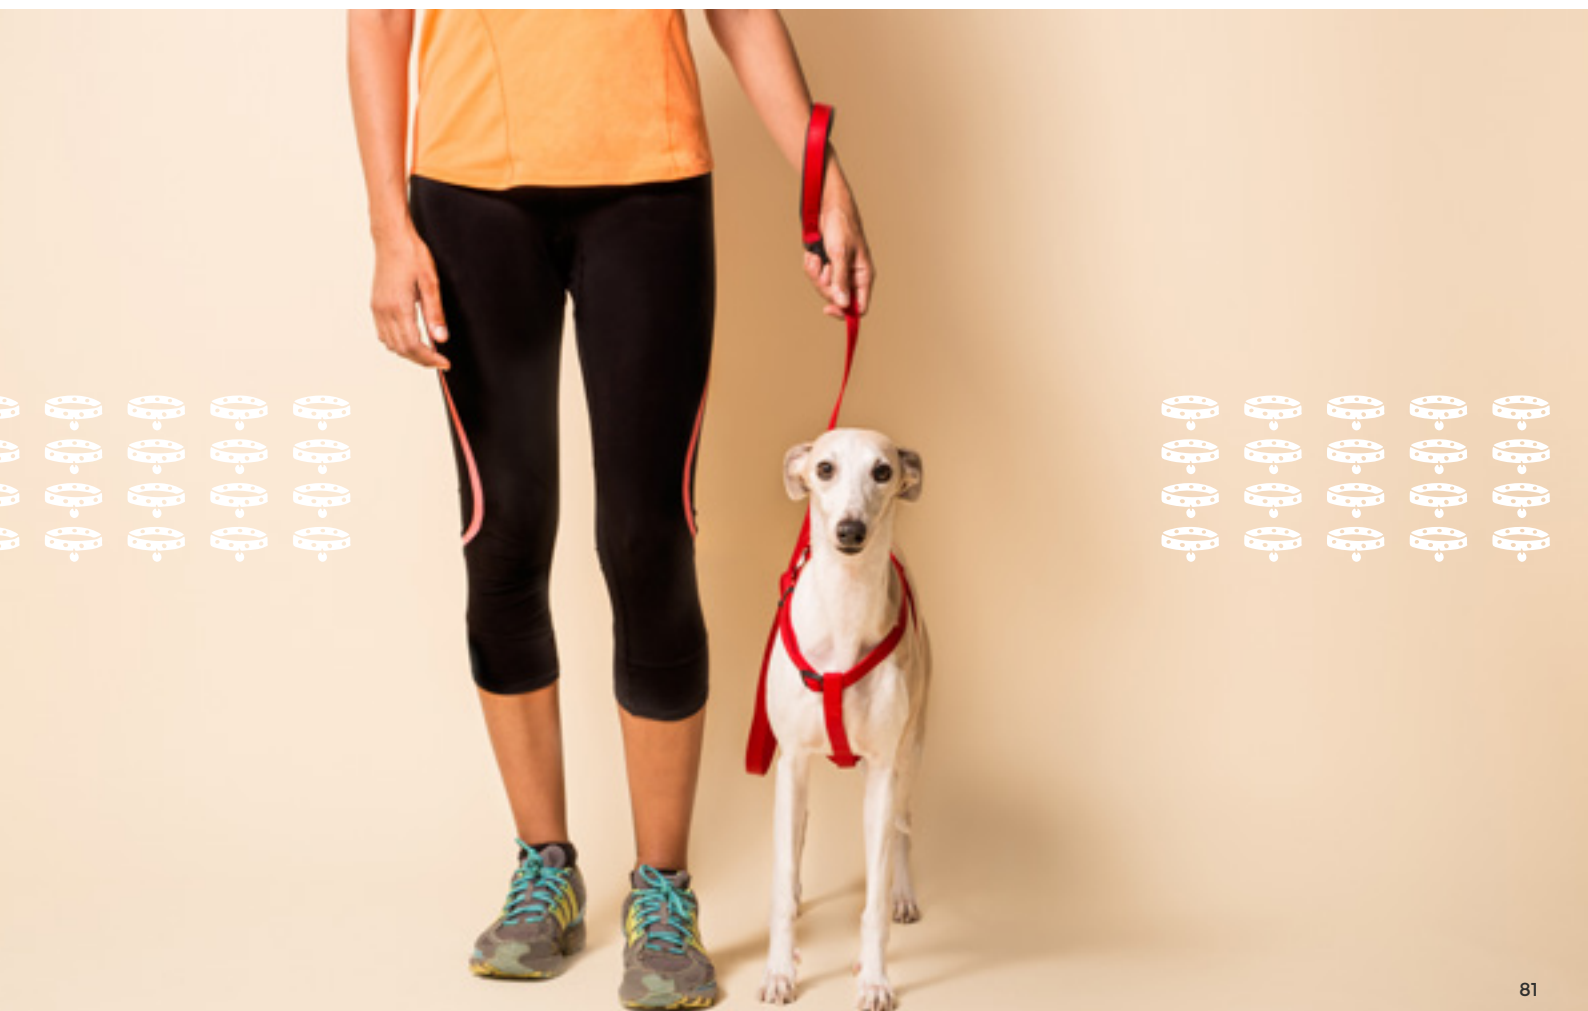

ROUND NYLON LEAD CORREA DE NYLON REDONDO

Laisse nylon rond
Trela redonda de nylon
Guinzaglio in nylon tondo

REF.	TAMAÑO/ MEASURE	PVPR/ RRP
CR00045	60cm x 10mm	13,92 €
CR00046	120cm x 10mm	15,42 €
CR00047	60cm x 12mm	14,86 €
CR00048	120cm x 12mm	16,68 €

COLOR	TAMAÑO 60cm x 10mm	TAMAÑO 120cm x 10mm	TAMAÑO 60cm x 12mm	TAMAÑO 120cm x 12mm
MO	CR00045MO 8432288104712	CR00046MO 8432288123003	CR00047MO 8432288073810	CR00048MO 8432288073872
NA	CR00045NA 8432288122969	CR00046NA 8432288123010	CR00047NA 8432288073803	CR00048NA 8432288073865
AZ	CR00045AZ 8432288122952	CR00046AZ 8432288104729	CR00047TQ 8432288073841	CR00048AZ 8432288073902
RJ	CR00045RJ 8432288122938	CR00046RJ 8432288122983	CR00047RJ 8432288073834	CR00048RJ 8432288073896
VE	CR00045VE 8432288122976	CR00046VE 8432288123027	CR00047VE 8432288073858	CR00048VE 8432288073919
NE	CR00045NE 8432288122945	CR00046NE 8432288122990	CR00047NE 8432288073827	CR00048NE 8432288073889