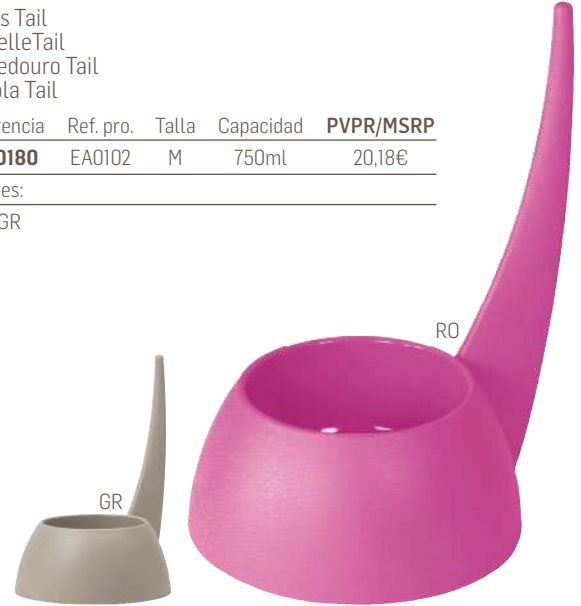

Colores:

RO y GR

Leaf - Bebedero portátil

Leaf Bowl - Portable Water bottle with dish
Leaf Bowl - Gamelle à eau portable
Leaf Bowl - Bebedouro portátil
Leaf Bowl - Ciotola pieghevole portatile

Referencia	Ref. pro.	Tamaño	Peso	PVPR/MSRP
	DL0101	13 x 17 x 2 - 6cm	72g	7,52€